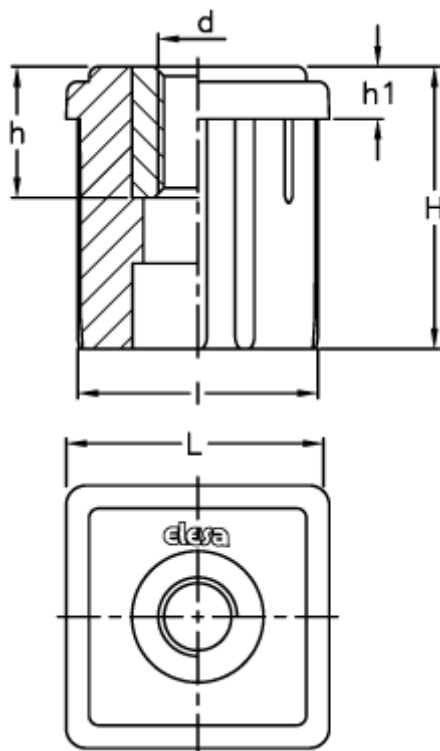

# Data Sheet

Article number: 2310319356  
Description: E+G Square end cap  
ND.Q-50x2-M20

## Measures

d	= M20	Tube wall thickness = 2.0
h	= 30	
H	= 55	
h1	= 10	
Internal tube size	= 46	
l	= 46.5	
L	= 50	
Outer tube size	= 50	